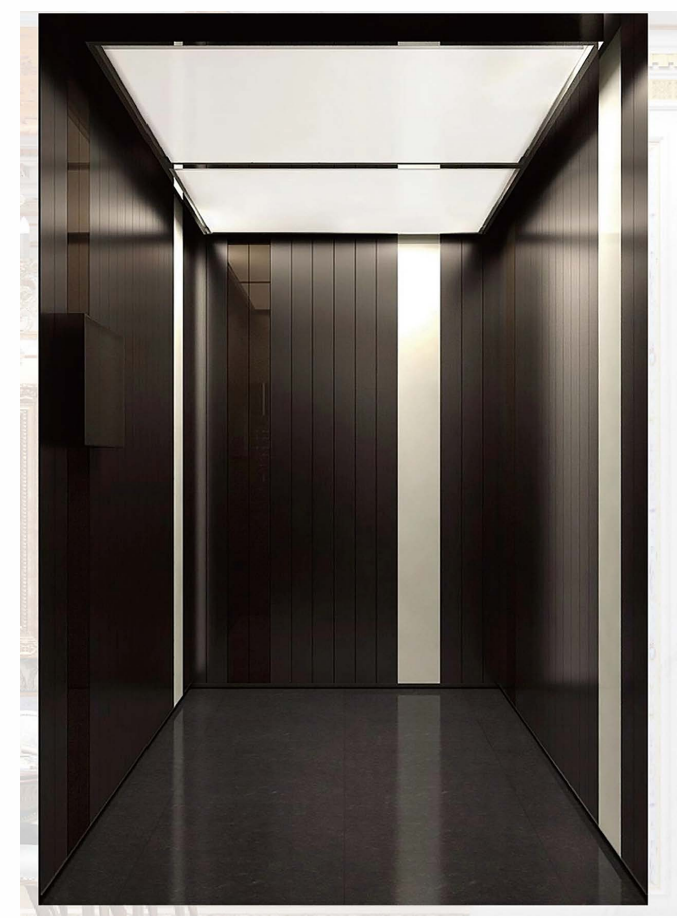

> KL-J-16

Ceiling: Steel frame + LED lights
Rear wall: Bronze grit blast etched steel + bronze mirror stainless steel + art glass
Side wall: Bronze grit blast etched steel + bronze mirror stainless steel + art glass
Floor: Marble or PVC