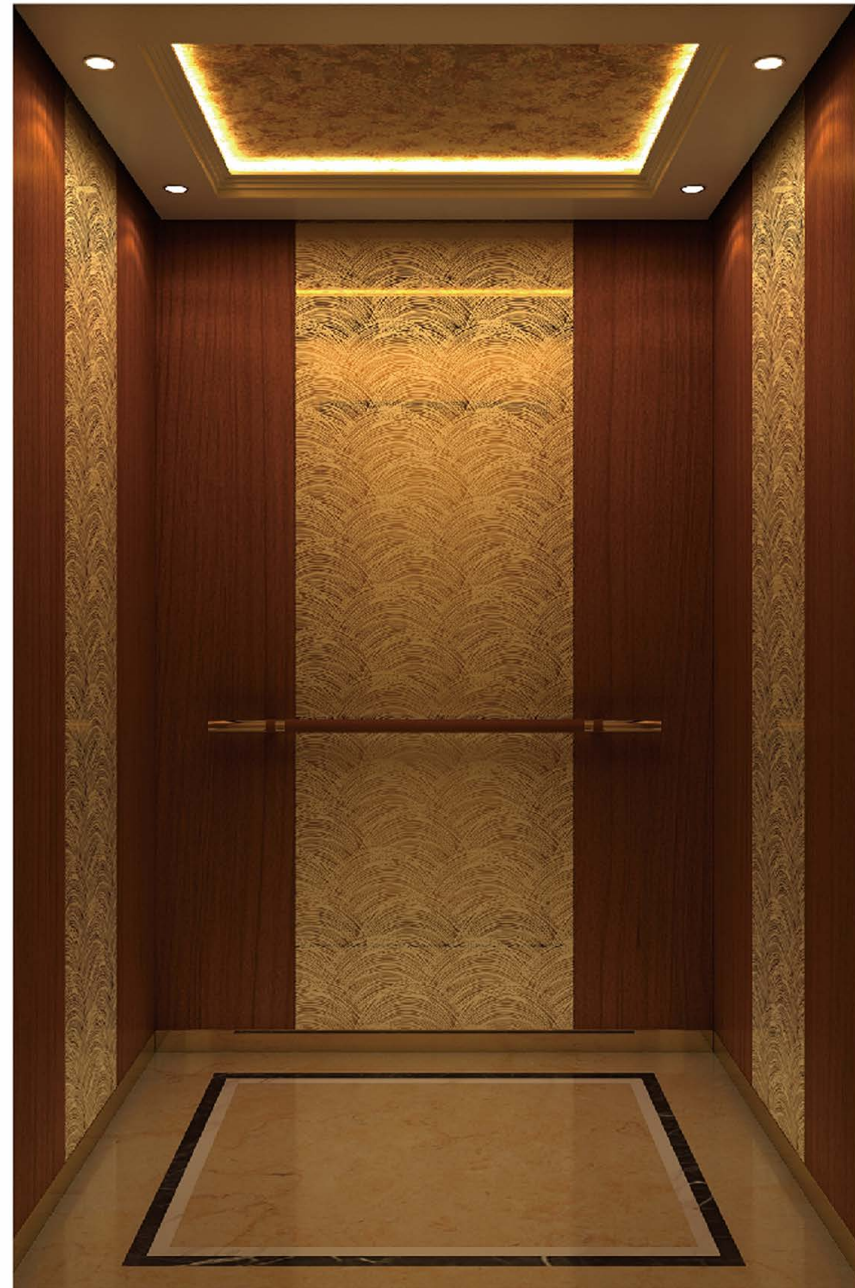

> KL-J-05

Ceiling: Rose stainless steel frame diamond silver plate acrylic
 Rear wall: Rose stainless steel frame diamond silver plate
 Side wall: Rose stainless steel frame diamond silver plate
 Floor: Marble

> KL-J-10

Ceiling: Gold mirror stainless steel frame acrylic
 Rear wall: Etched gold mirror stainless steel
 Side wall:Etched gold mirror stainless steel+gold mirror stainless steel
 Floor: Marble or PVC

> KL-J-09

Ceiling: Rose mirror stainless steel frame acrylic
 Rear wall: Etched rose mirror stainless steel +rose mirror /hairline stainless steel
 Side wall: Etched rose mirror stainless steel +rose mirror /hairline stainless steel
 Floor: Marble or PVC

> KL-J-11

Ceiling: Rose mirror stainless steel frame acrylic
 Rear wall: Rose grit blast mirror stainless steel +rose mirror stainless steel
 Side wall:Rose grit blast mirror stainless steel +rose mirror stainless steel
 Floor: Marble or PVC