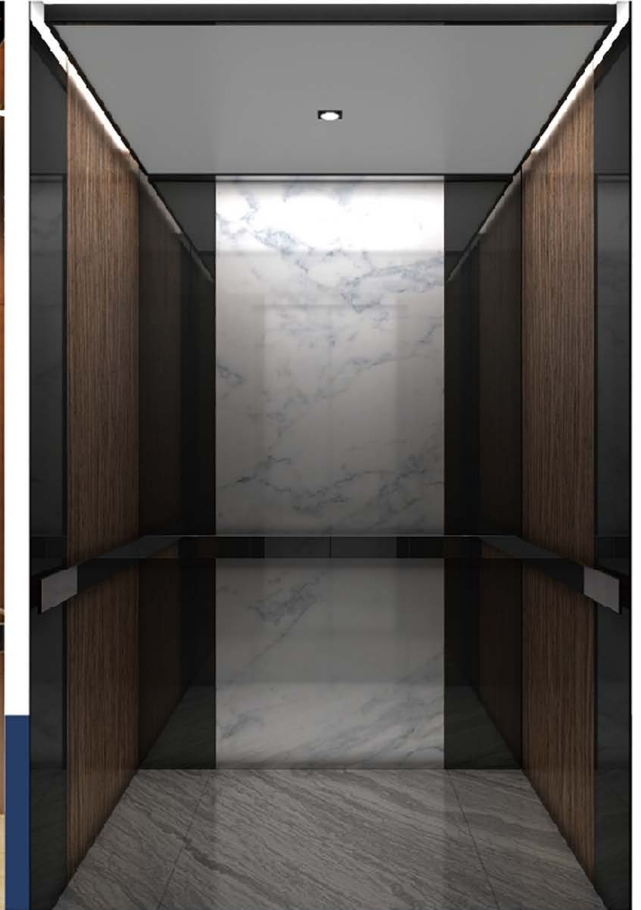

CAR DECORATION

KOLETECH ELEVATORS

乘客电梯其轿厢设计灵活多变,是宾馆、饭店、办公大楼、商住楼、娱乐中心、商场等场所最为理想的选择。实用性和美观性两者巧妙地结合,从而营造舒适安逸的乘坐空间,并利用最有效的自检程序,将电梯的性能提高到一个更高的水平,从而满足了乘客的要求。

KL-J-01

吊顶:黑钛镜面不锈钢框架,乳白亚克力透光
 后壁中心板:吸音木饰面
 后壁辅助板:黑钛镜面不锈钢
 侧壁中心板:黑钛镜面不锈钢
 侧壁辅助板:黑钛发纹不锈钢
 前壁:黑钛镜面不锈钢
 扶手:镜面不锈钢圆扶手
 地板:大理石/PVC

> KL-J-02

Ceiling: Rose mirror stainless steel frame acrylic
 Rear wall: Etched rose mirror stainless steel;bronze wooden
 Side wall:Wooden+rose gold mirror stainless steel
 Floor: Marble

> KL-J-03

Ceiling:Black stainless steel frame acrylic
 Rear wall: Black mirror stainless steel+marble
 Side wall:Black mirror stainless steel + Makeup steel plate
 Floor: Marble

> KL-J-04

Ceiling: Ivory white wooden+ black steel frame acrylic
 Rear wall: Mirror stainless steel+ Woodenline
 Side wall: Mirror stainless steel+ Wooden Floor: Marble

> KL-J-06

Ceiling: Gold mirror stainless steel frame acrylic Rear wall: Etched gold grit blast mirror stainless steel +gold grit blast steel
 Side wall: Etched gold grit blast mirror stainless steel +gold etched mirror stainless steel
 Floor: Marble or PVC

> KL-J-05

Ceiling: Rose stainless steel frame diamond silver plate acrylic
 Rear wall: Rose stainless steel frame diamond silver plate
 Side wall: Rose stainless steel frame diamond silver plate
 Floor: Marble