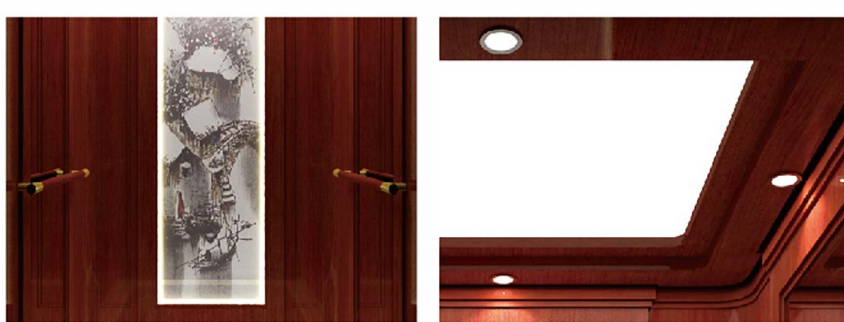

> KL-J-16

Ceiling: Steel frame + LED lights
Rear wall: Bronze grit blast etched steel + bronze mirror stainless steel + art glass
Side wall: Bronze grit blast etched steel + bronze mirror stainless steel + art glass
Floor: Marble or PVC