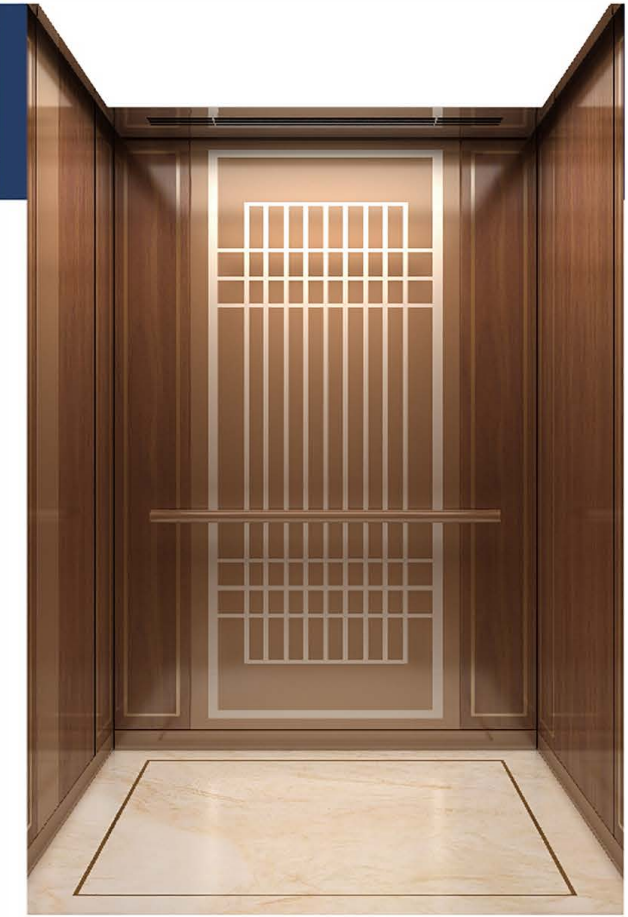

> KL-J-05

Ceiling: Rose stainless steel frame diamond silver plate acrylic
 Rear wall: Rose stainless steel frame diamond silver plate
 Side wall: Rose stainless steel frame diamond silver plate
 Floor: Marble

> KL-J-16

Ceiling: Steel frame + LED lights
 Rear wall: Bronze grit blast etched steel + bronze mirror stainless steel + art glass
 Side wall: Bronze grit blast etched steel + bronze mirror stainless steel + art glass
 Floor: Marble or PVC

> KL-J-17

Ceiling: Mirror stainless steel frame +LED
 Rear wall: Pattern glass
 Side wall: Mirror stainless steel
 Floor: Marble

> KL-J-18

Ceiling: Mirror stainless steel frame acrylic
 Rear wall: Makeup steel + silver plate
 Side wall: Makeup steel + silver plate
 Floor: Marble or PVC