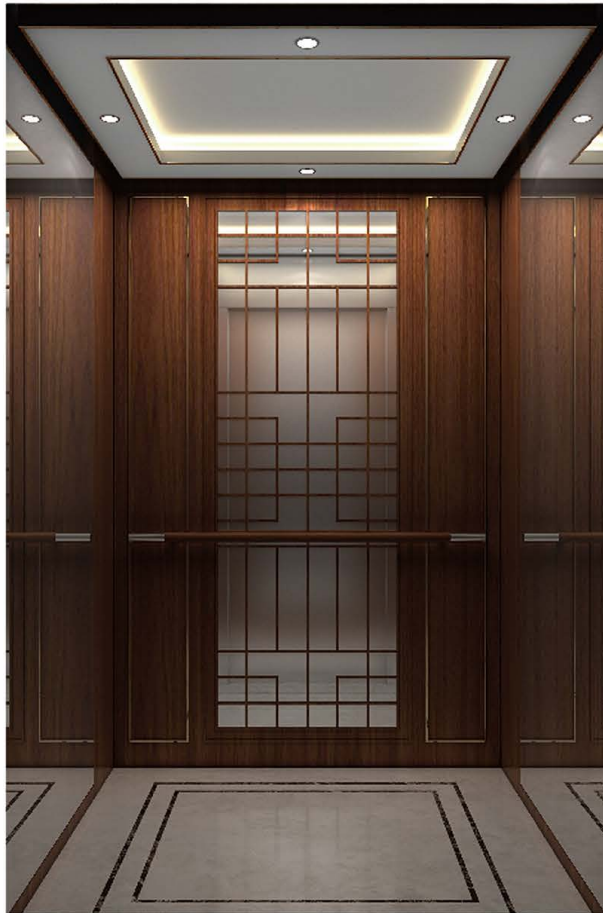

CAR DECORATION

KOLETECH ELEVATORS

乘客电梯其轿厢设计灵活多变,是宾馆、饭店、办公大楼、商住楼、娱乐中心、商场等场所最为理想的选择。实用性和美观性两者巧妙地结合,从而营造舒适安逸的乘坐空间,并利用最有效的自检程序,将电梯的性能提高到一个更高的水平,从而满足了乘客的要求。

KL-J-01

吊顶:黑钛镜面不锈钢框架,乳白亚克力透光
 后壁中心板:吸音木饰面
 后壁辅助板:黑钛镜面不锈钢
 侧壁中心板:黑钛镜面不锈钢
 侧壁辅助板:黑钛发纹不锈钢
 前壁:黑钛镜面不锈钢
 扶手:镜面不锈钢圆扶手
 地板:大理石/PVC

> KL-J-02

Ceiling: Rose mirror stainless steel frame acrylic
 Rear wall: Etched rose mirror stainless steel;bronze wooden
 Side wall:Wooden+rose gold mirror stainless steel
 Floor: Marble

> KL-J-03

Ceiling:Black stainless steel frame acrylic
 Rear wall: Black mirror stainless steel+marble
 Side wall:Black mirror stainless steel + Makeup steel plate
 Floor: Marble

> KL-J-05

Ceiling: Rose stainless steel frame diamond silver plate acrylic
 Rear wall: Rose stainless steel frame diamond silver plate
 Side wall: Rose stainless steel frame diamond silver plate
 Floor: Marble