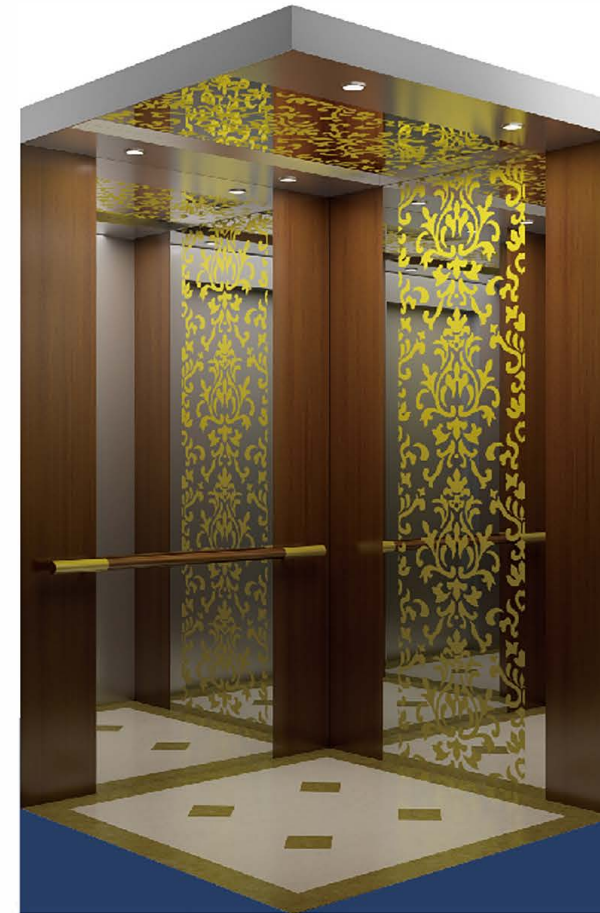

> KL-J-13

Ceiling: Mirror stainless steel frame acrylic+gold etched mirror steel

Rear wall: Gold etched mirror steel+Wooden

Side wall: Mirror stainless steel+ Wooden

Floor: Marble or PVC

> KL-J-14

Ceiling: Black mirror stainless steel frame acrylic

Rear wall: Black mirror stainless steel+Marble

Side wall: MBlack mirror stainless steel +Marble

Floor: Marble or PVC