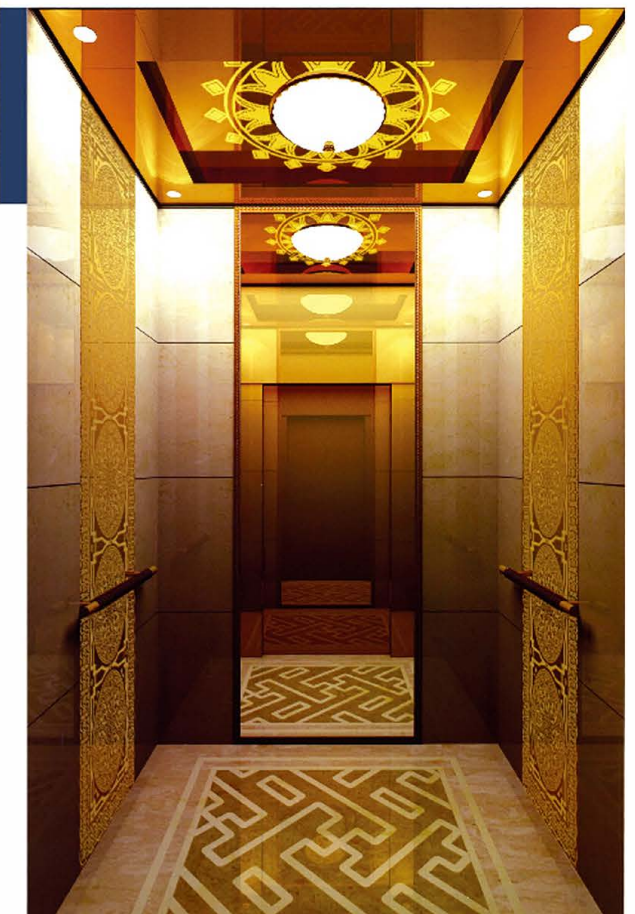

> KL-J-07

Ceiling: Gold mirror stainless steel frame acrylic
Rear wall: Gold mirror stainless steel+ marble
Side wall: Etched gold mirror stainless steel +marble
Floor: Marble