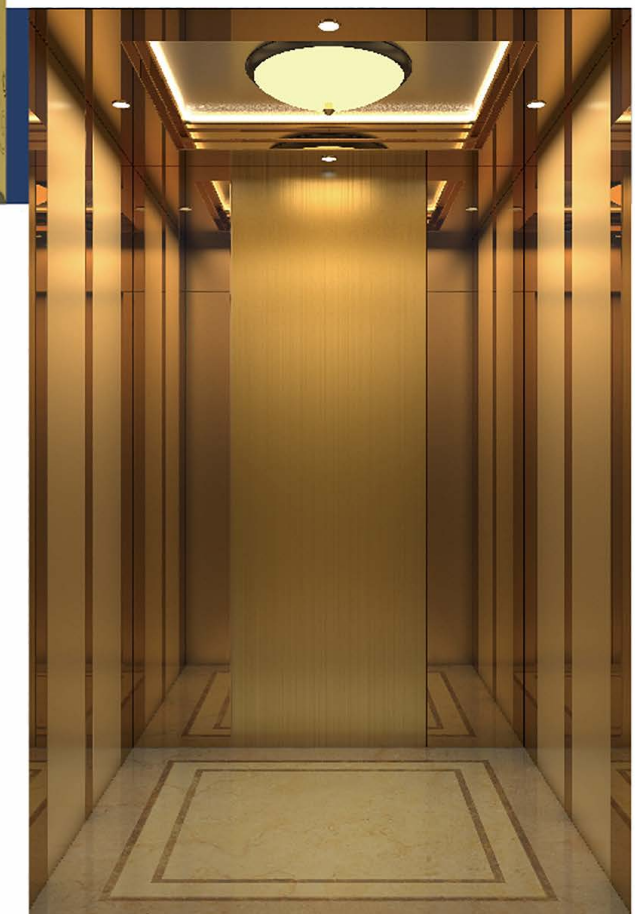

> KL-J-11

Ceiling: Rose mirror stainless steel frame acrylic
Rear wall: Rose grit blast mirror stainless steel +rose mirror stainless steel
Side wall:Rose grit blast mirror stainless steel +rose mirror stainless steel
Floor: Marble or PVC