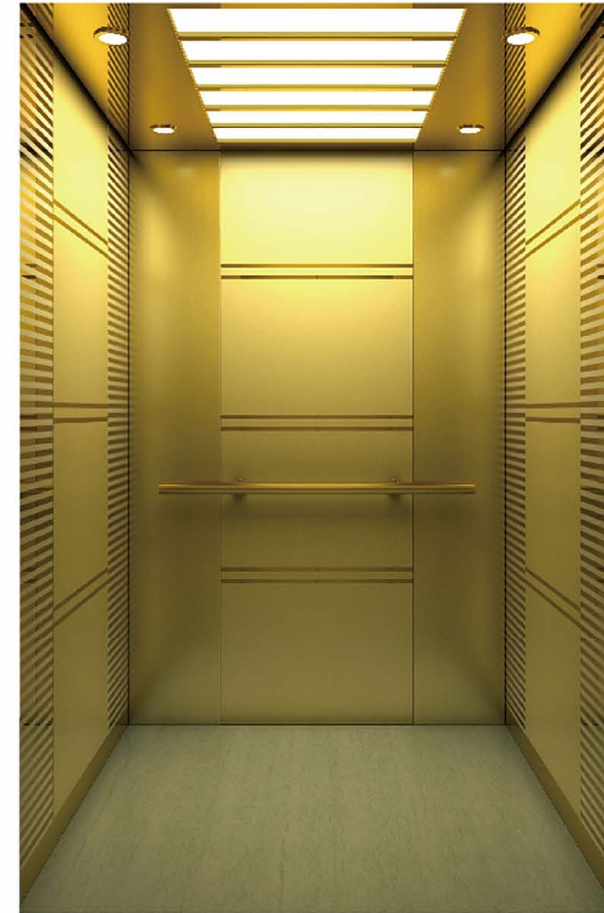

> KL-J-02

Ceiling: Rose mirror stainless steel frame acrylic
 Rear wall: Etched rose mirror stainless steel;bronze wooden
 Side wall:Wooden+rose gold mirror stainless steel
 Floor: Marble

> KL-J-03

Ceiling:Black stainless steel frame acrylic
 Rear wall: Black mirror stainless steel+marble
 Side wall:Black mirror stainless steel + Makeup steel plate
 Floor: Marble

> KL-J-04

Ceiling: Ivory white wooden+ black steel frame acrylic
 Rear wall: Mirror stainless steel+ Woodenline
 Side wall: Mirror stainless steel+ Wooden Floor: Marble

> KL-J-06

Ceiling: Gold mirror stainless steel frame acrylic Rear wall: Etched gold grit blast mirror stainless steel +gold grit blast steel
 Side wall: Etched gold grit blast mirror stainless steel +gold etched mirror stainless steel
 Floor: Marble or PVC

> KL-J-05

Ceiling: Rose stainless steel frame diamond silver plate acrylic
 Rear wall: Rose stainless steel frame diamond silver plate
 Side wall: Rose stainless steel frame diamond silver plate
 Floor: Marble

> KL-J-10

Ceiling: Gold mirror stainless steel frame acrylic
 Rear wall: Etched gold mirror stainless steel
 Side wall:Etched gold mirror stainless steel+gold mirror stainless steel
 Floor: Marble or PVC