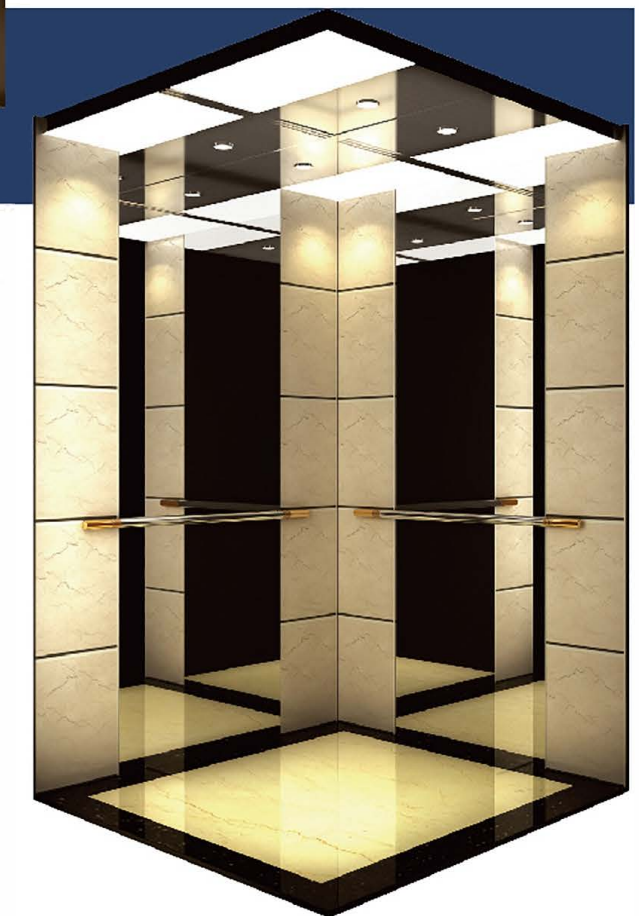

KL-J-12

吊顶: 白色混油烤漆木质框架、配LDE筒灯, 边框内侧暗藏灯光, 金箔装饰顶板

后壁中心板: 钛金镜面蚀刻不锈钢

后壁辅助板: 红柳木饰面

侧壁中心板: 钛金镜面蚀刻不锈钢

侧壁辅助板: 红柳木饰面

前壁: 钛金发纹不锈钢

扶手: 红柳木与钛金镜面不锈钢圆管组合

地板: 大理石/PVC

> KL-J-13

Ceiling: Mirror stainless steel frame acrylic+gold etched mirror steel

Rear wall: Gold etched mirror steel+Wooden

Side wall: Mirror stainless steel+ Wooden

Floor: Marble or PVC

> KL-J-14

Ceiling: Black mirror stainless steel frame acrylic

Rear wall: Black mirror stainless steel+Marble

Side wall: MBlack mirror stainless steel +Marble

Floor: Marble or PVC