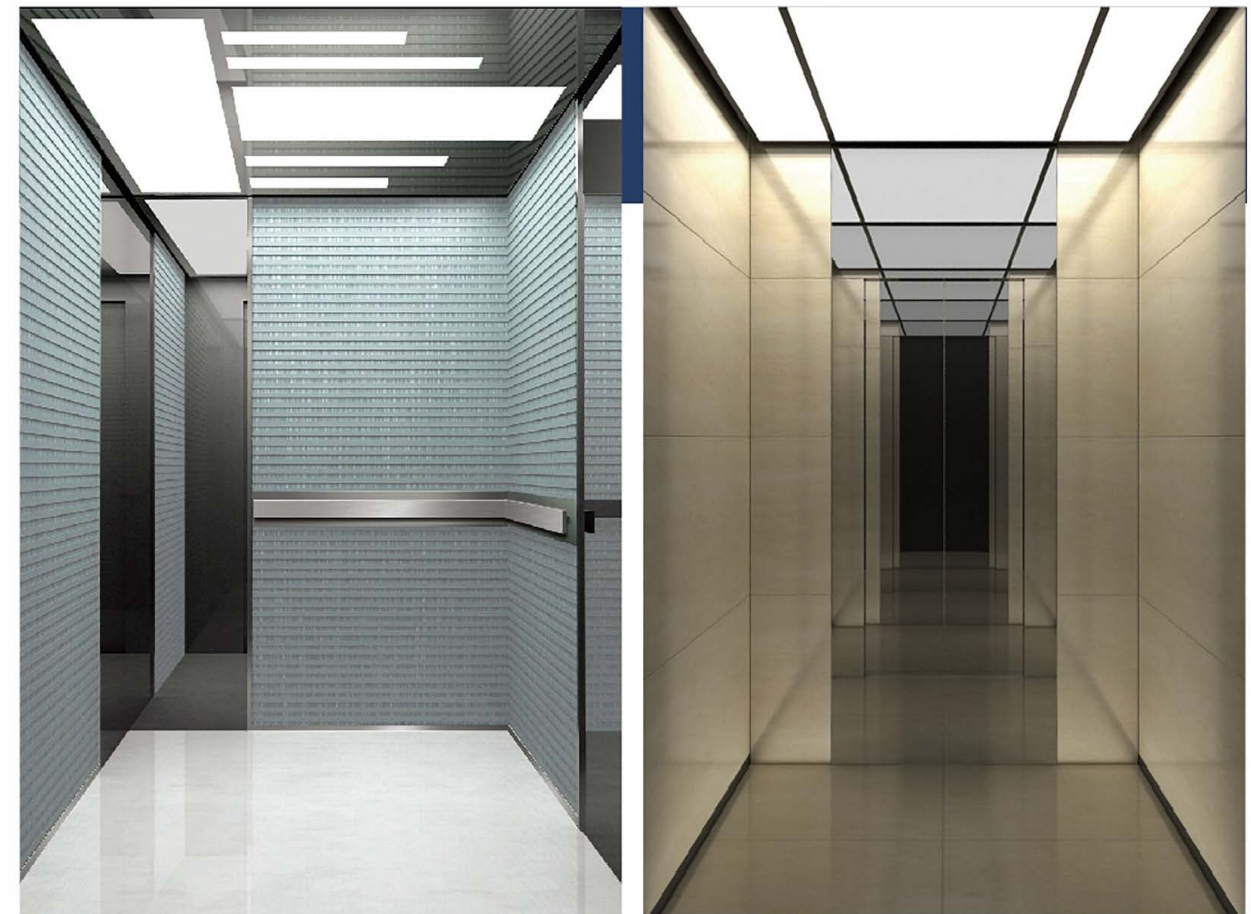

> KL-J-22

Ceiling: Black steel with wood frame +LED light
Rear wall: Black steel with black mirror stainless steel+wooden steel
Side wall: wooden steel
Floor: Marble or PVC

> KL-J-23

Ceiling: Ivory white wood frame +LED light
Rear wall: Mirror stainless steel + wooden steel
Side wall: wooden steel
Floor: Marble or PVC

> KL-J-24

Ceiling: Mirror stainless steel frame +LED light
Rear wall: Mirror stainless steel +
Sound-absorbing wood veneer
Side wall: Mirror stainless steel +
Sound-absorbing wood veneer
Floor: Marble or PVC

> KL-J-25

Ceiling: Black painted frame +LED light
Rear wall: Mirror stainless steel + wooden steel
Side wall: Colored wooden steel
Floor: Marble or PVC