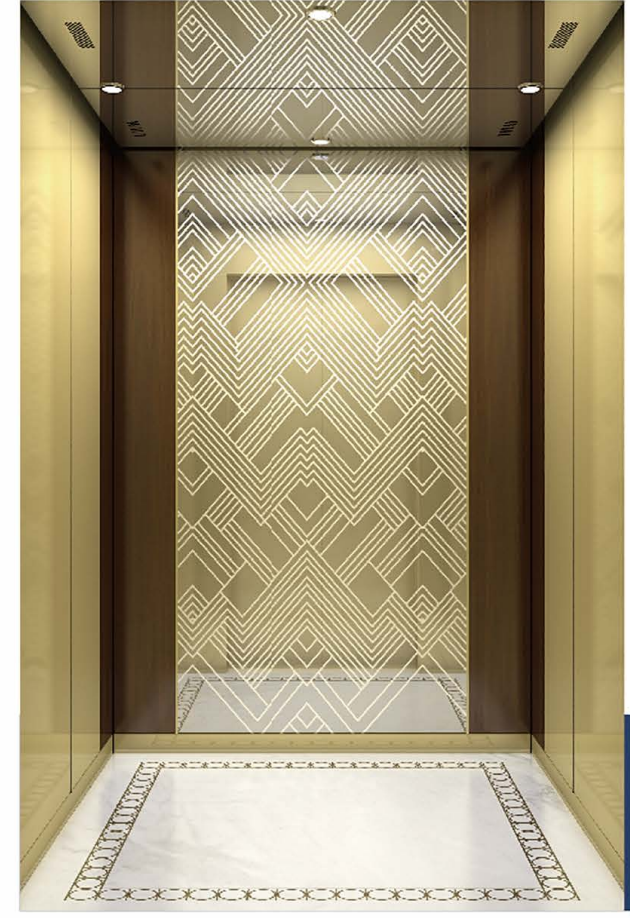

> KL-J-05

Ceiling: Rose stainless steel frame diamond silver plate acrylic
 Rear wall: Rose stainless steel frame diamond silver plate
 Side wall: Rose stainless steel frame diamond silver plate
 Floor: Marble

> KL-J-17

Ceiling: Mirror stainless steel frame +LED
 Rear wall: Pattern glass
 Side wall: Mirror stainless steel
 Floor: Marble

> KL-J-18

Ceiling: Mirror stainless steel frame acrylic
 Rear wall: Makeup steel + silver plate
 Side wall: Makeup steel + silver plate
 Floor: Marble or PVC

> KL-J-19

Ceiling: Yellow bronze hairline stainless steel frame +LED light
 Rear wall: Yellow bronze etched mirror stainless steel+wooden with steel plate
 Side wall: Yellow bronze mirror stainless steel +wooden with steel plate
 Floor: Marble or PVC