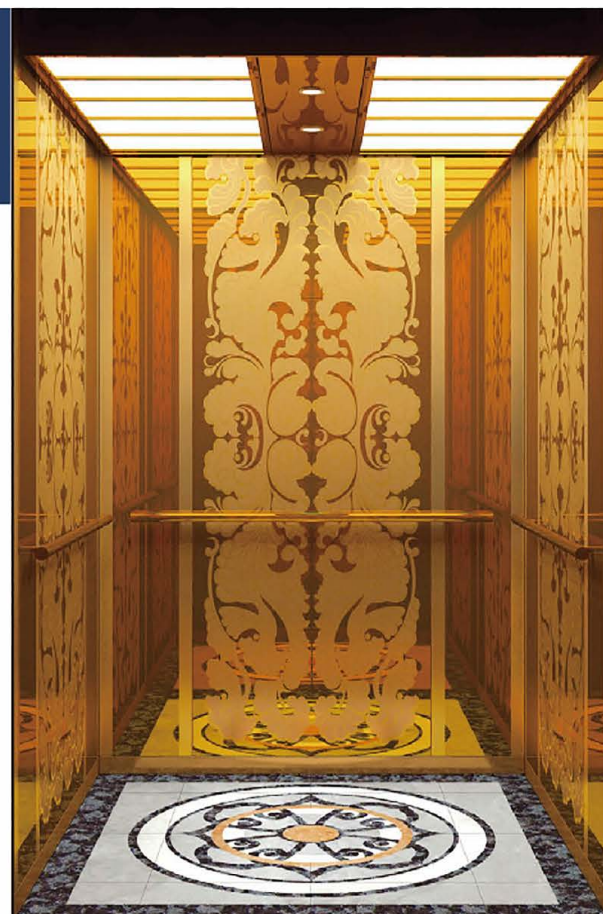

> KL-J-05

Ceiling: Rose stainless steel frame diamond silver plate acrylic
 Rear wall: Rose stainless steel frame diamond silver plate
 Side wall: Rose stainless steel frame diamond silver plate
 Floor: Marble

> KL-J-07

Ceiling: Gold mirror stainless steel frame acrylic
 Rear wall: Gold mirror stainless steel+ marble
 Side wall: Etched gold mirror stainless steel +marble
 Floor: Marble

> KL-J-08

Ceiling: Gold mirror stainless steel frame acrylic
 Rear wall: Gold grit blast stainless steel+Gold mirror stainless steel
 Side wall:Goldgrit blast mirror stainless steel +gold mirror stainless steel
 Floor: Marble or PVC

> KL-J-10

Ceiling: Gold mirror stainless steel frame acrylic
 Rear wall: Etched gold mirror stainless steel
 Side wall:Etched gold mirror stainless steel+gold mirror stainless steel
 Floor: Marble or PVC

> KL-J-09

Ceiling: Rose mirror stainless steel frame acrylic
 Rear wall: Etched rose mirror stainless steel +rose mirror /hairline stainless steel
 Side wall: Etched rose mirror stainless steel +rose mirror /hairline stainless steel
 Floor: Marble or PVC